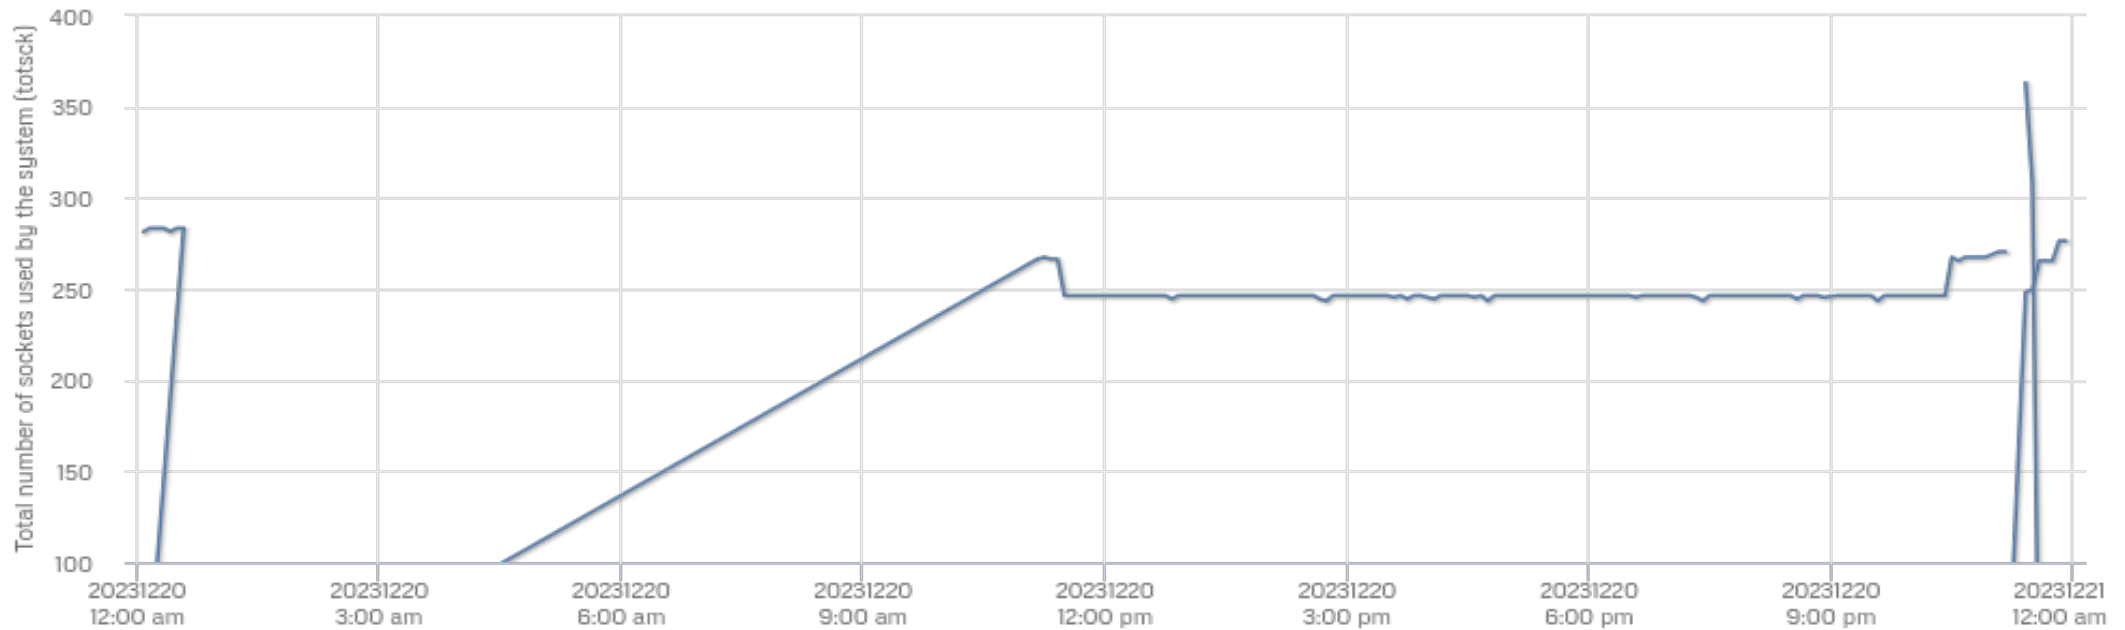

Number of additional memory pages used as buffers per second (bufpg/s)

Number of additional memory pages used as buffers per second (bufpg/s)

sarchart.dotsuresh.com

Number of additional memory pages cached per second (campg/s)

Number of additional memory pages cached per second
(campg/s)

sarchart.dotsuresh.com

Total number of sockets used by the system (totsck)

sarchart.dotsuresh.com

Number of IP fragments currently in use (ip-frag)

Number of Sockets currently in use