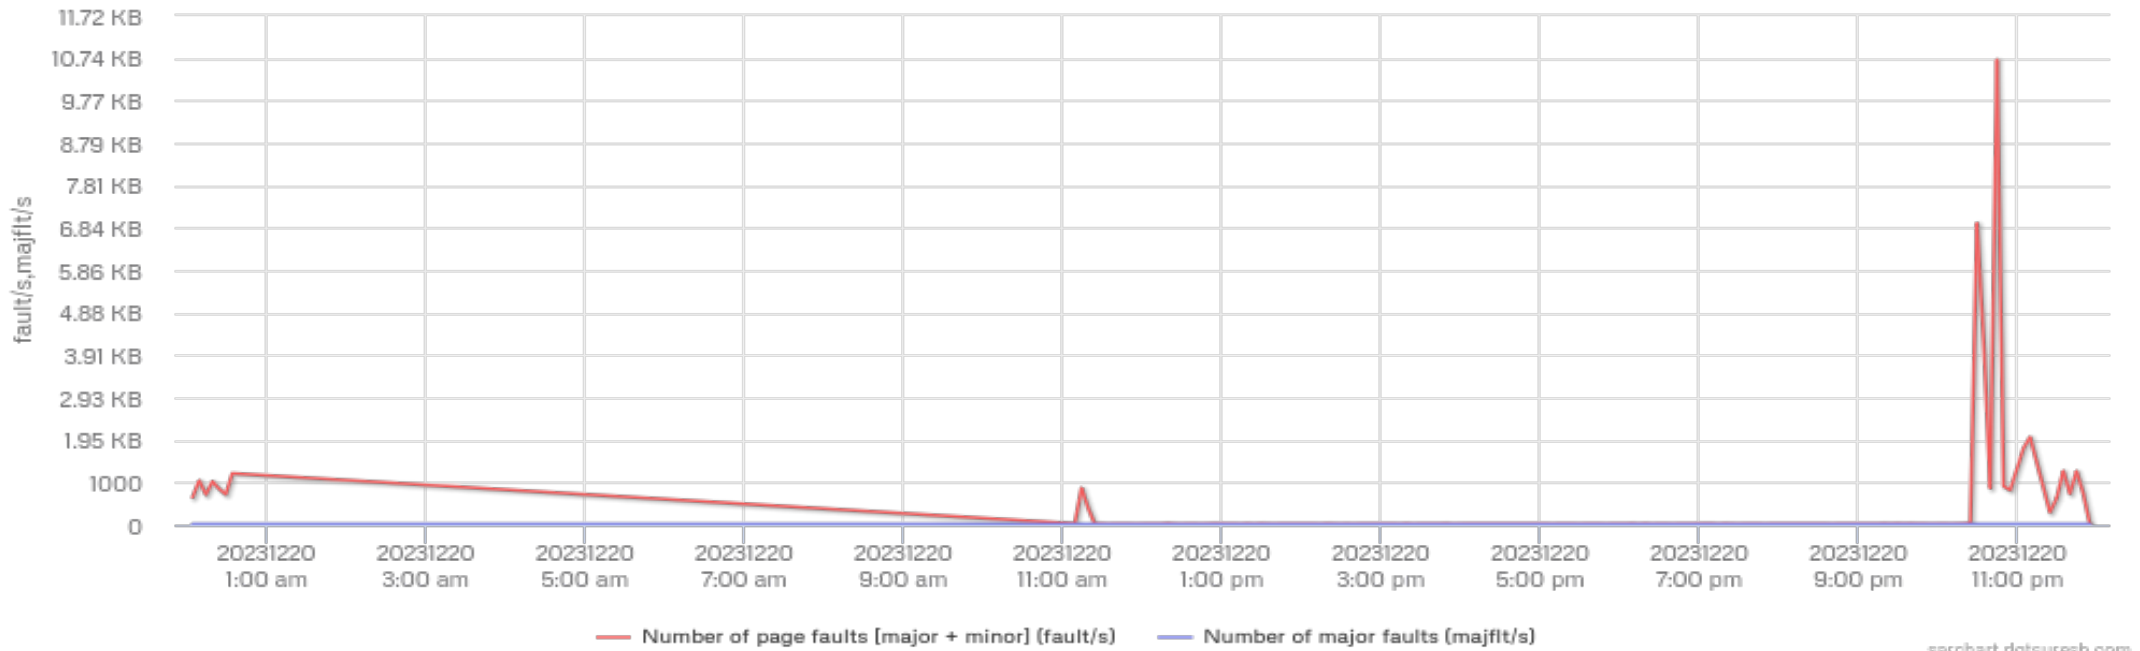

Total number of transfers per second that were issued to physical devices (tps)

Total amount of data read/write from/to the devices in blocks per second

Total number of read/write requests per second issued to physical devices

Amount of used memory (kmemused)

Amount of memory needed for current workload (kbcommit)

Percentage of memory needed for current workload [RAM+swap] (%commit)

Number of system pages on disk

Number of system page faults

Number of system pages on free list

Metric of efficiency of page reclaim (%vmeff)

Number of memory pages freed per second (frmpg/s)

Number of memory pages freed per second (frmpg/s)

sarchart.dotsuresh.com