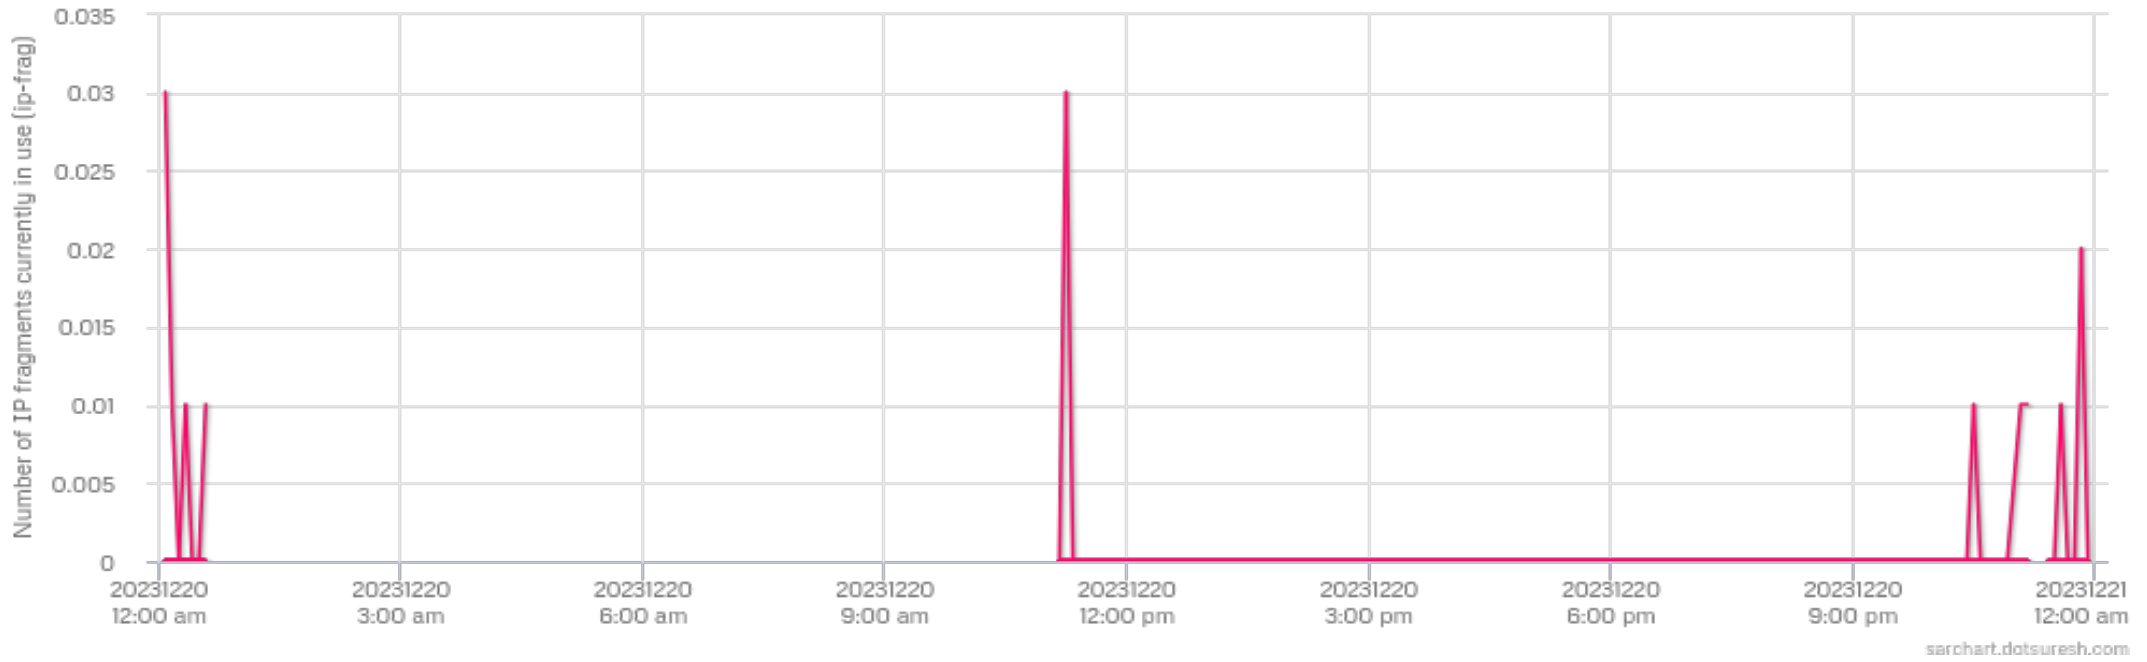

Number of additional memory pages cached per second
(campg/s)

sarchart.dotsuresh.com

Total number of sockets used by the system (totsck)

sarchart.dotsuresh.com

Number of IP fragments currently in use (ip-frag)

Number of Sockets currently in use