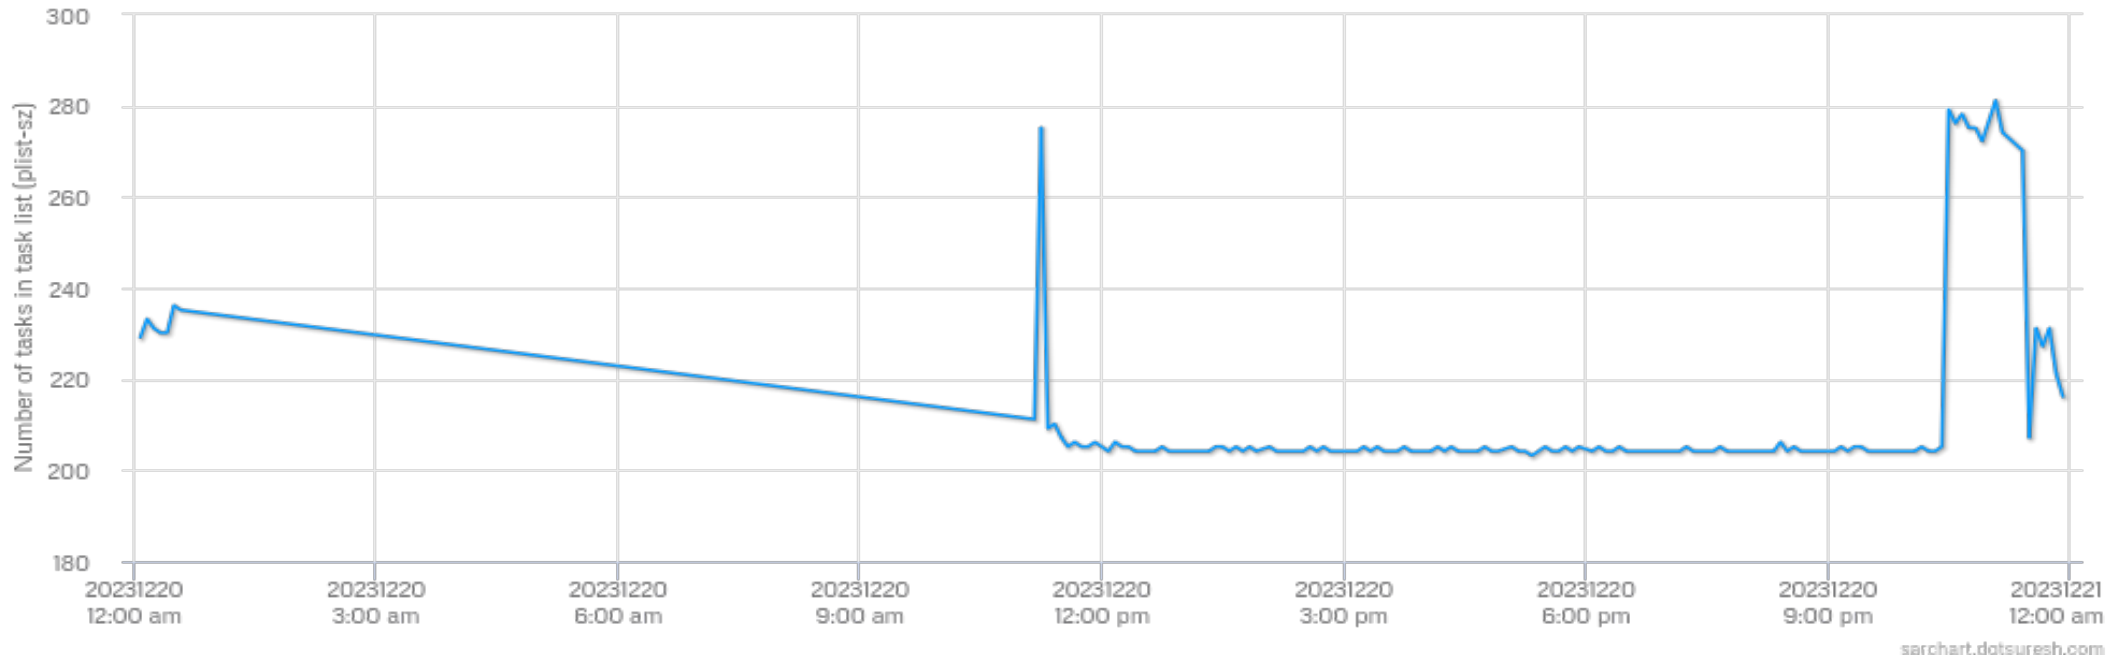

SAR charts for
zynthian-jere
LINUX - 5.10.103-v7l+

Percentage of CPU-all utilization at the user level [application] (%usr)

Percentage of CPU-all utilization at the system level (%sys)

Percentage of time that the CPU-all were idle with outstanding disk I/O request (%iowait)

Total number of transfers per second that were issued to physical devices (tps)

Total amount of data read/write from/to the devices in blocks per second

Total number of read/write requests per second issued to physical devices

Run queue length [no. of tasks waiting for run time] (runq-sz)

System Load Average

Number of tasks in task list (plist-sz)

Number of tasks currently blocked, waiting for I/O to complete (blocked)

Percentage of used memory (%memused)

Amount of used memory (kmemused)

Amount of memory needed for current workload (kbcommit)

Percentage of memory needed for current workload [RAM+swap] (%commit)

Number of system pages on disk

Number of system page faults