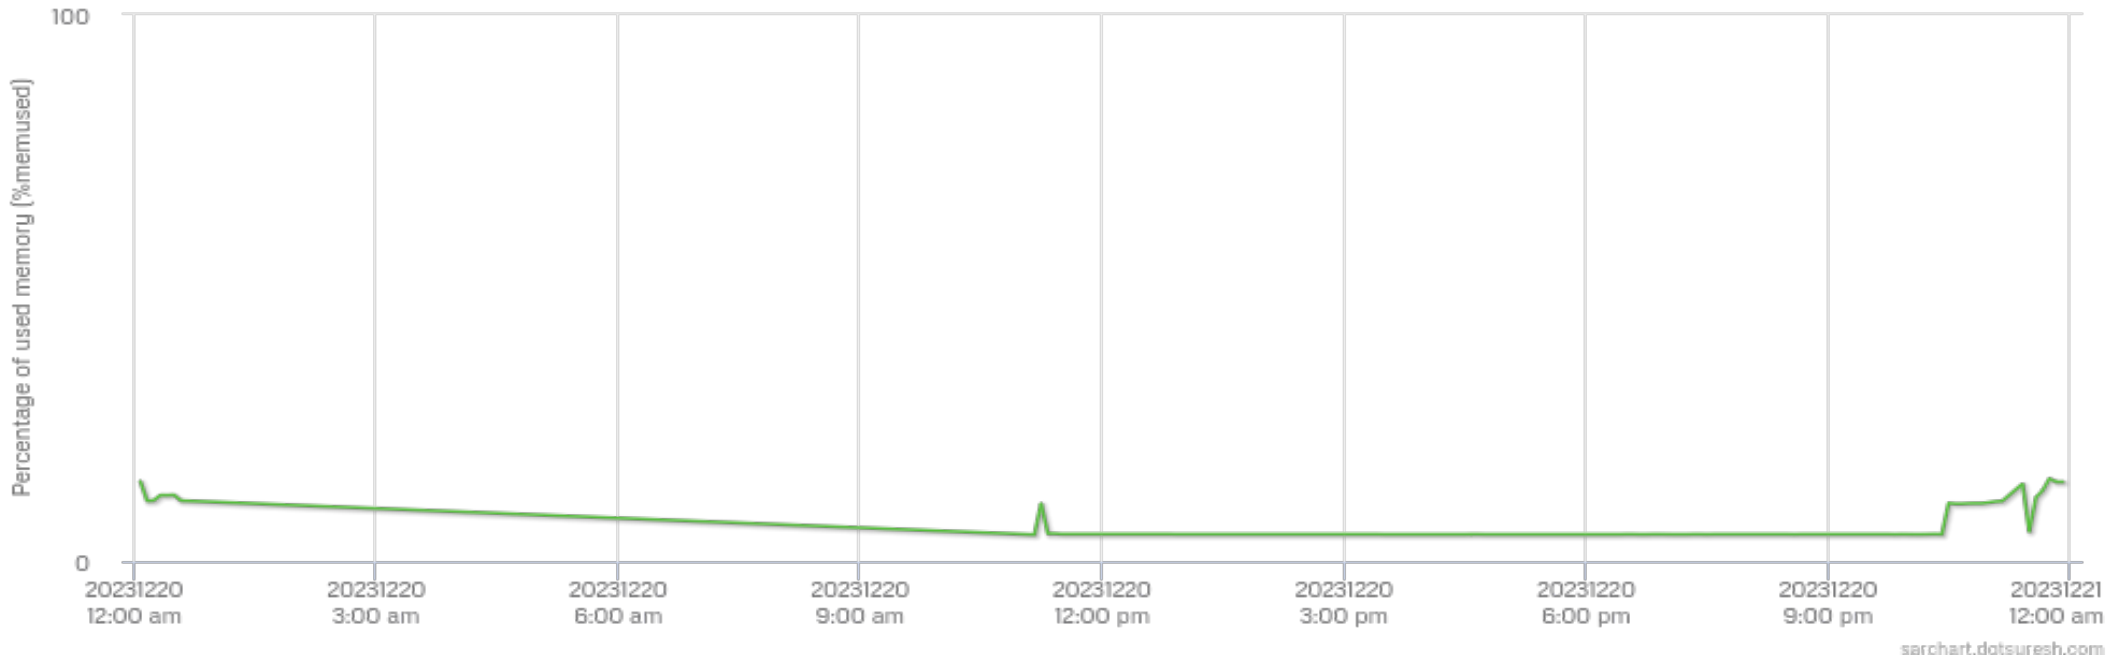

SAR charts for
zynthian-jere
LINUX - 5.10.103-v7l+

Percentage of CPU-all utilization at the user level [application] (%usr)

Percentage of CPU-all utilization at the system level (%sys)

Percentage of time that the CPU-all were idle with outstanding disk I/O request (%iowait)

Total number of transfers per second that were issued to physical devices (tps)

Total amount of data read/write from/to the devices in blocks per second

Total number of read/write requests per second issued to physical devices

Run queue length [no. of tasks waiting for run time] (runq-sz)

System Load Average

Number of tasks in task list (plist-sz)

Number of tasks currently blocked, waiting for I/O to complete (blocked)

Percentage of used memory (%memused)

Amount of used memory (kmemused)

Amount of memory needed for current workload (kbcommit)

Percentage of memory needed for current workload [RAM+swap] (%commit)

Number of system pages on disk

Number of system page faults