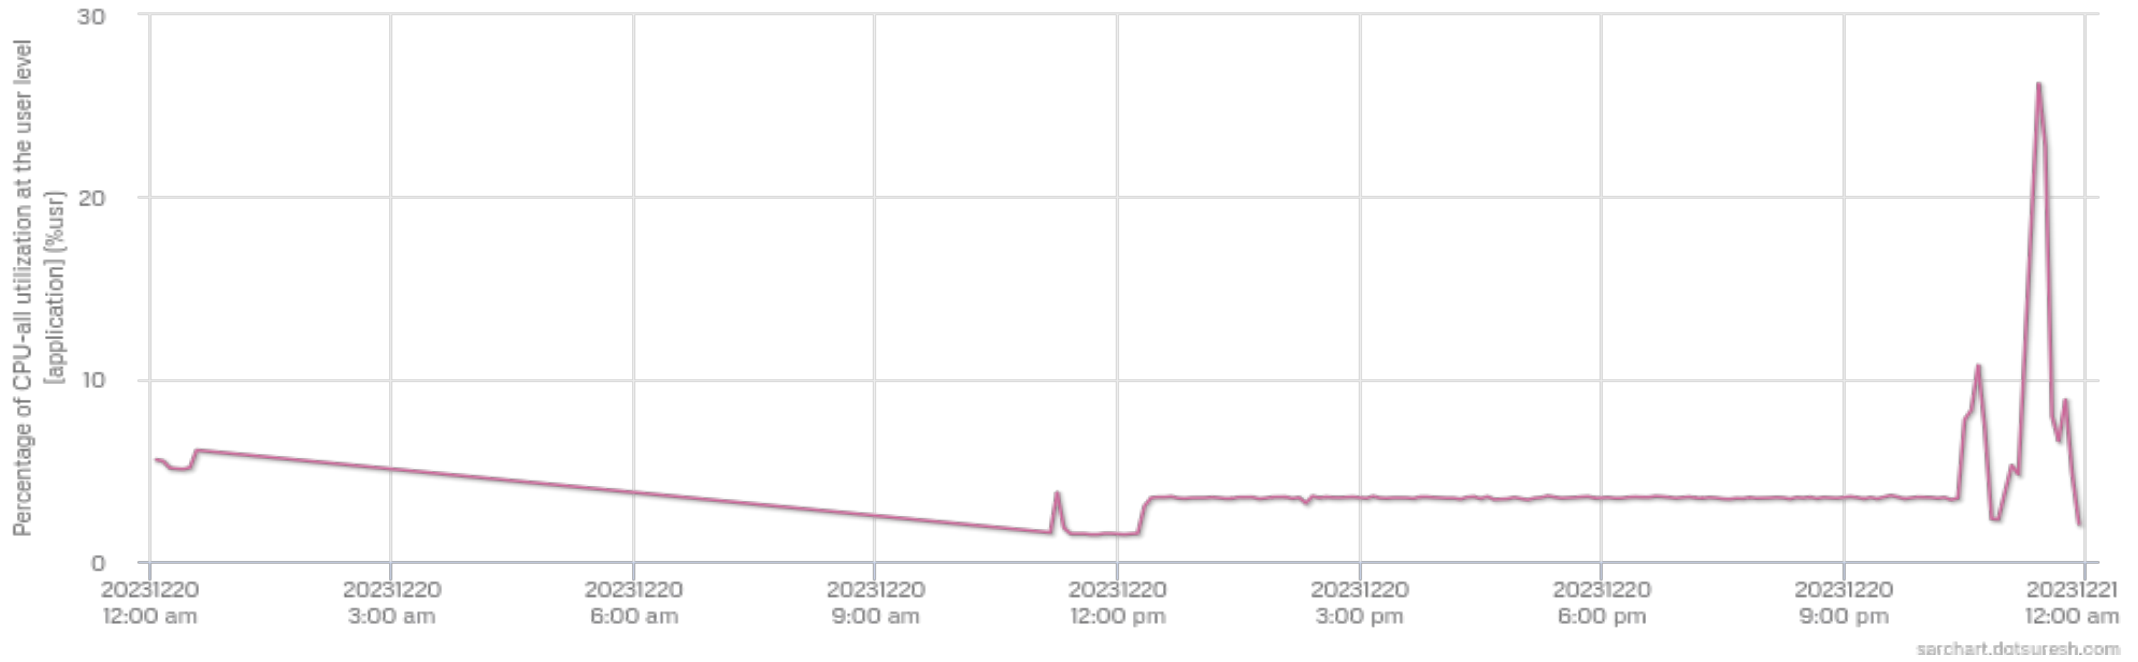

SAR charts for
zynthian-jere
LINUX - 5.10.103-v7l+

Percentage of CPU-all utilization at the user level [application] (%usr)

Percentage of CPU-all utilization at the system level (%sys)

Percentage of time that the CPU-all were idle with outstanding disk I/O request (%iowait)

Total number of transfers per second that were issued to physical devices (tps)

Total amount of data read/write from/to the devices in blocks per second

Total number of read/write requests per second issued to physical devices

Run queue length [no. of tasks waiting for run time] (runq-sz)

System Load Average

Number of tasks in task list (plist-sz)

Number of tasks currently blocked, waiting for I/O to complete (blocked)

Percentage of used memory (%memused)