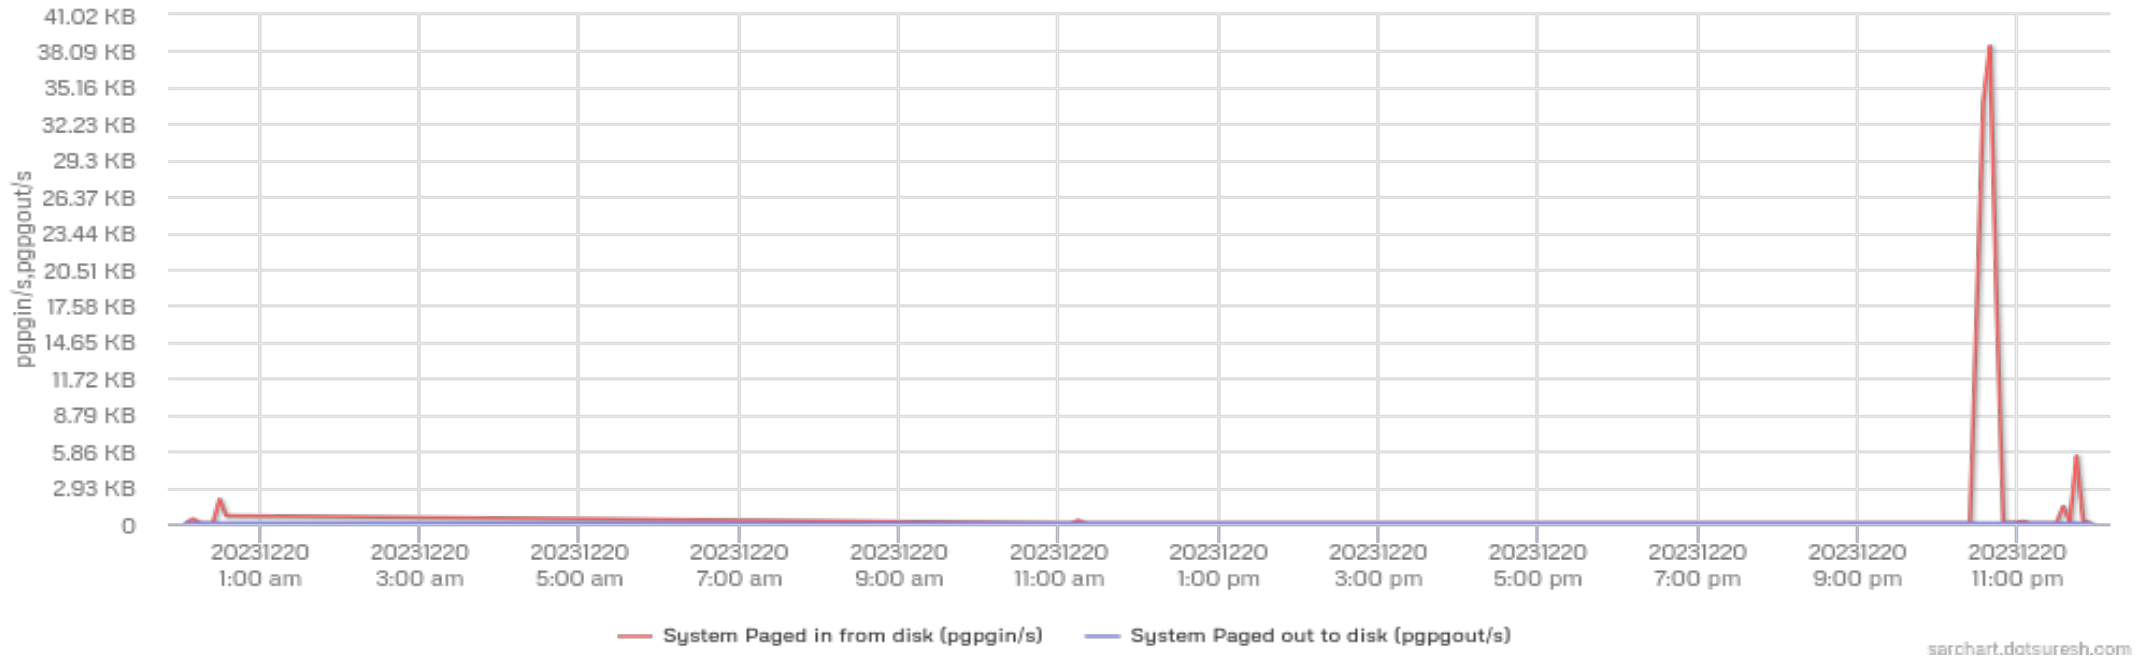

Total number of transfers per second that were issued to physical devices (tps)

Total amount of data read/write from/to the devices in blocks per second

Total number of read/write requests per second issued to physical devices

Amount of used memory (kmemused)

Amount of memory needed for current workload (kbcommit)

Percentage of memory needed for current workload [RAM+swap] (%commit)

Number of system pages on disk

Number of system page faults

Number of system pages on free list

Metric of efficiency of page reclaim (%vmeff)

Number of memory pages freed per second (frmpg/s)

Number of memory pages freed per second (frmpg/s)

sarchart.dotsuresh.com