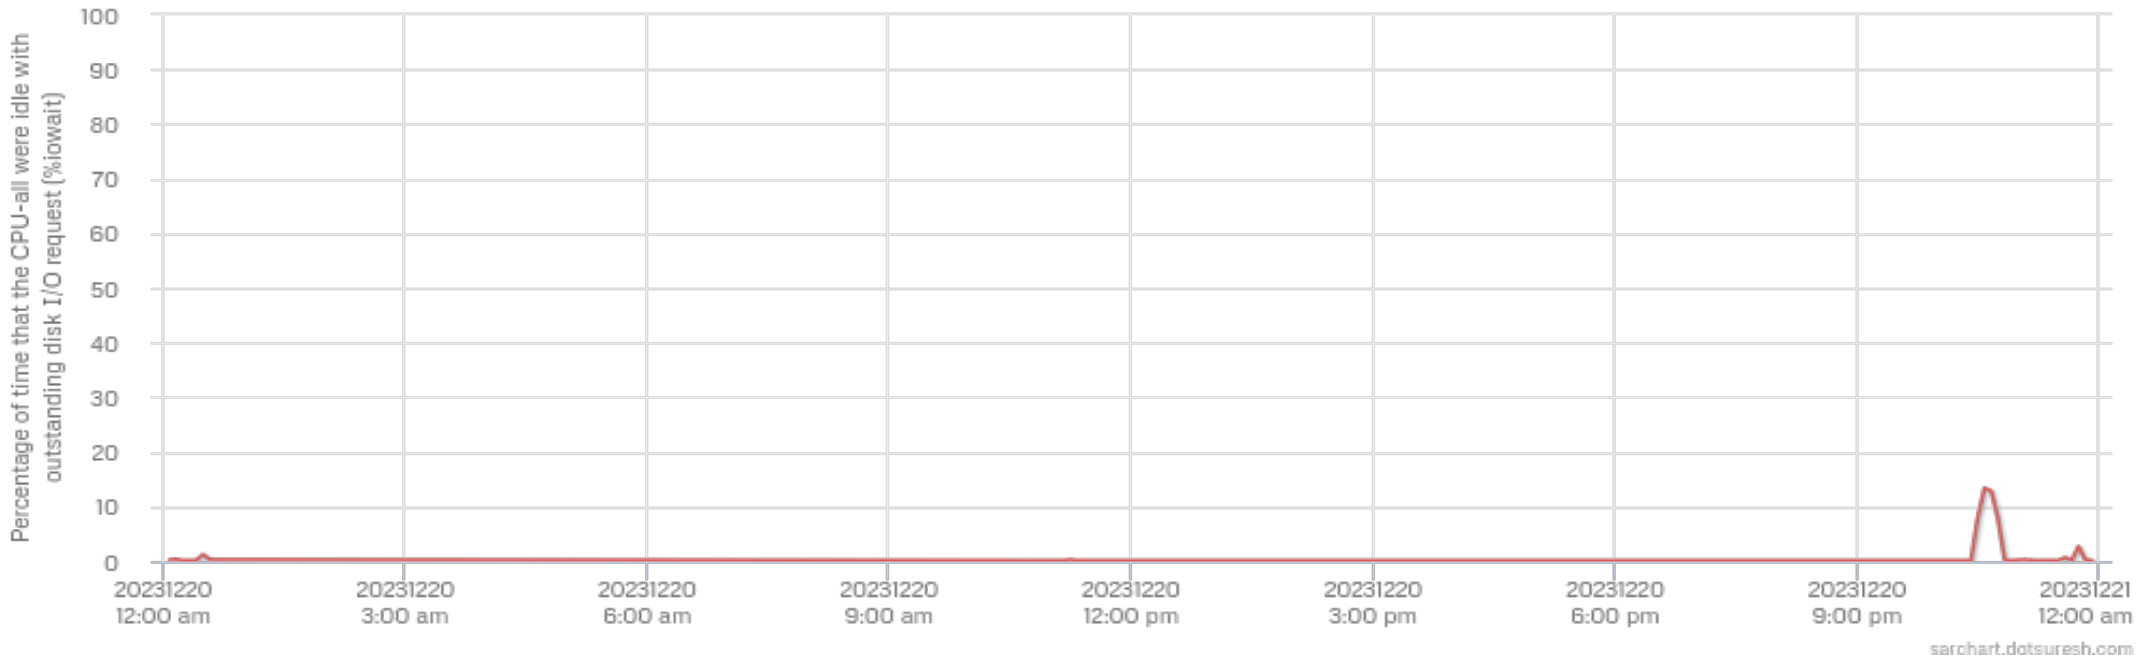

SAR charts for
zynthian-jere
LINUX - 5.10.103-v7l+

Percentage of CPU-all utilization at the user level [application] (%usr)

Percentage of CPU-all utilization at the system level (%sys)

Percentage of time that the CPU-all were idle with outstanding disk I/O request (%iowait)

Total number of transfers per second that were issued to physical devices (tps)

Total amount of data read/write from/to the devices in blocks per second

Total number of read/write requests per second issued to physical devices

Run queue length [no. of tasks waiting for run time] (runq-sz)

System Load Average

Number of tasks in task list (plist-sz)

Number of tasks currently blocked, waiting for I/O to complete (blocked)

Percentage of used memory (%memused)