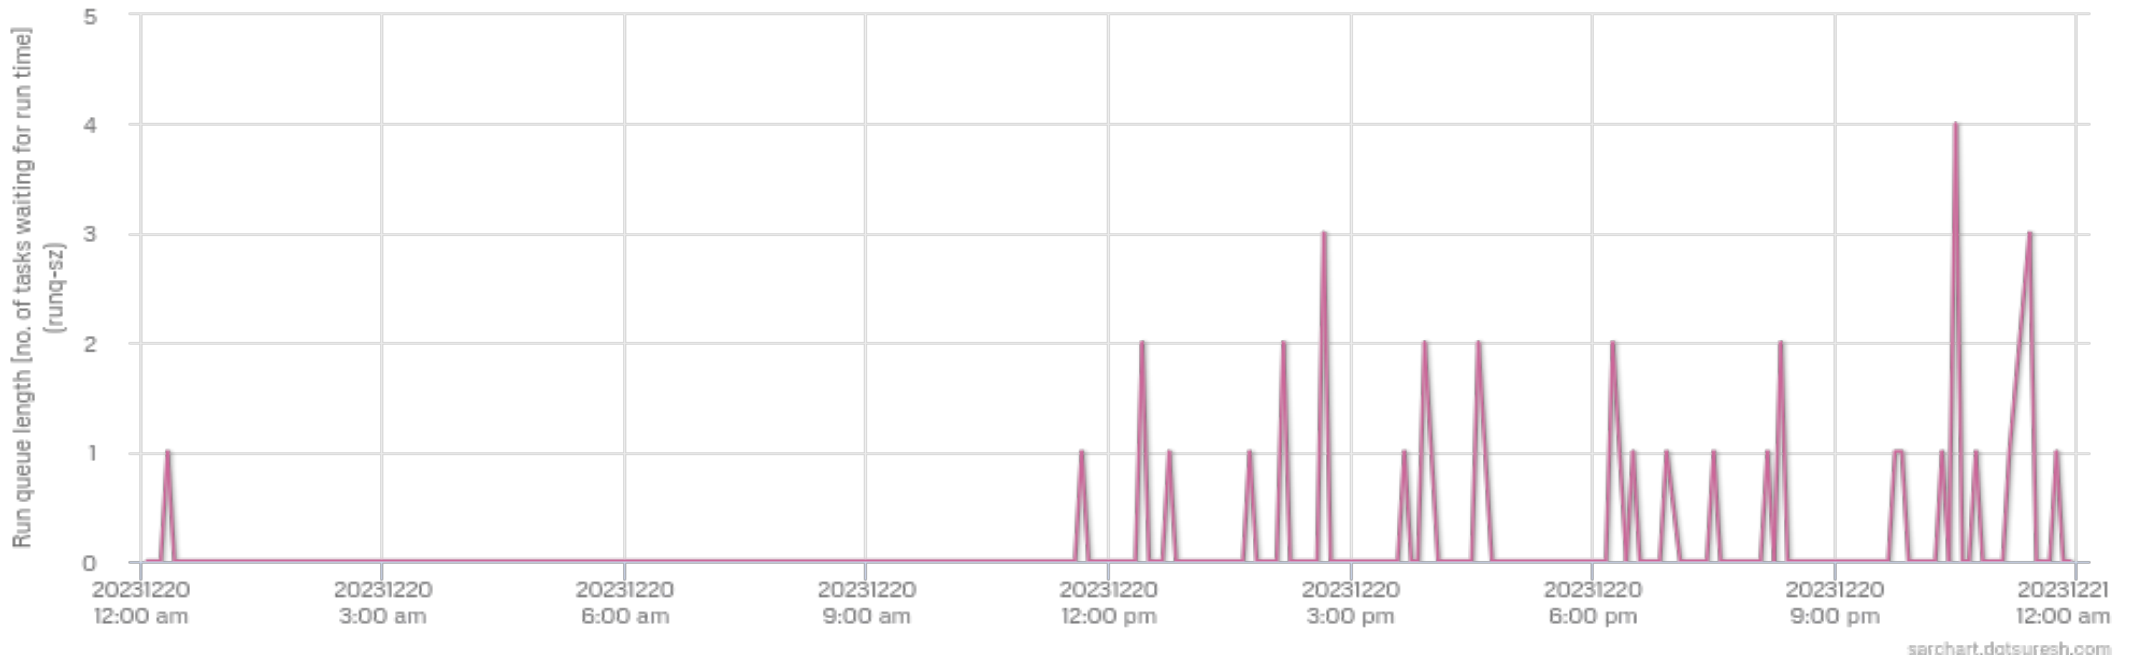

SAR charts for
zynthian-jere
LINUX - 5.10.103-v7l+

Percentage of CPU-all utilization at the user level [application] (%usr)

Percentage of CPU-all utilization at the system level (%sys)

Percentage of time that the CPU-all were idle with outstanding disk I/O request (%iowait)

Total number of transfers per second that were issued to physical devices (tps)

Total amount of data read/write from/to the devices in blocks per second

Total number of read/write requests per second issued to physical devices

Run queue length [no. of tasks waiting for run time] (runq-sz)

System Load Average

Number of tasks in task list (plist-sz)

Number of tasks currently blocked, waiting for I/O to complete (blocked)

Percentage of used memory (%memused)

Amount of used memory (kmemused)

Amount of memory needed for current workload (kbcommit)

Percentage of memory needed for current workload [RAM+swap] (%commit)

Number of system pages on disk

Number of system page faults