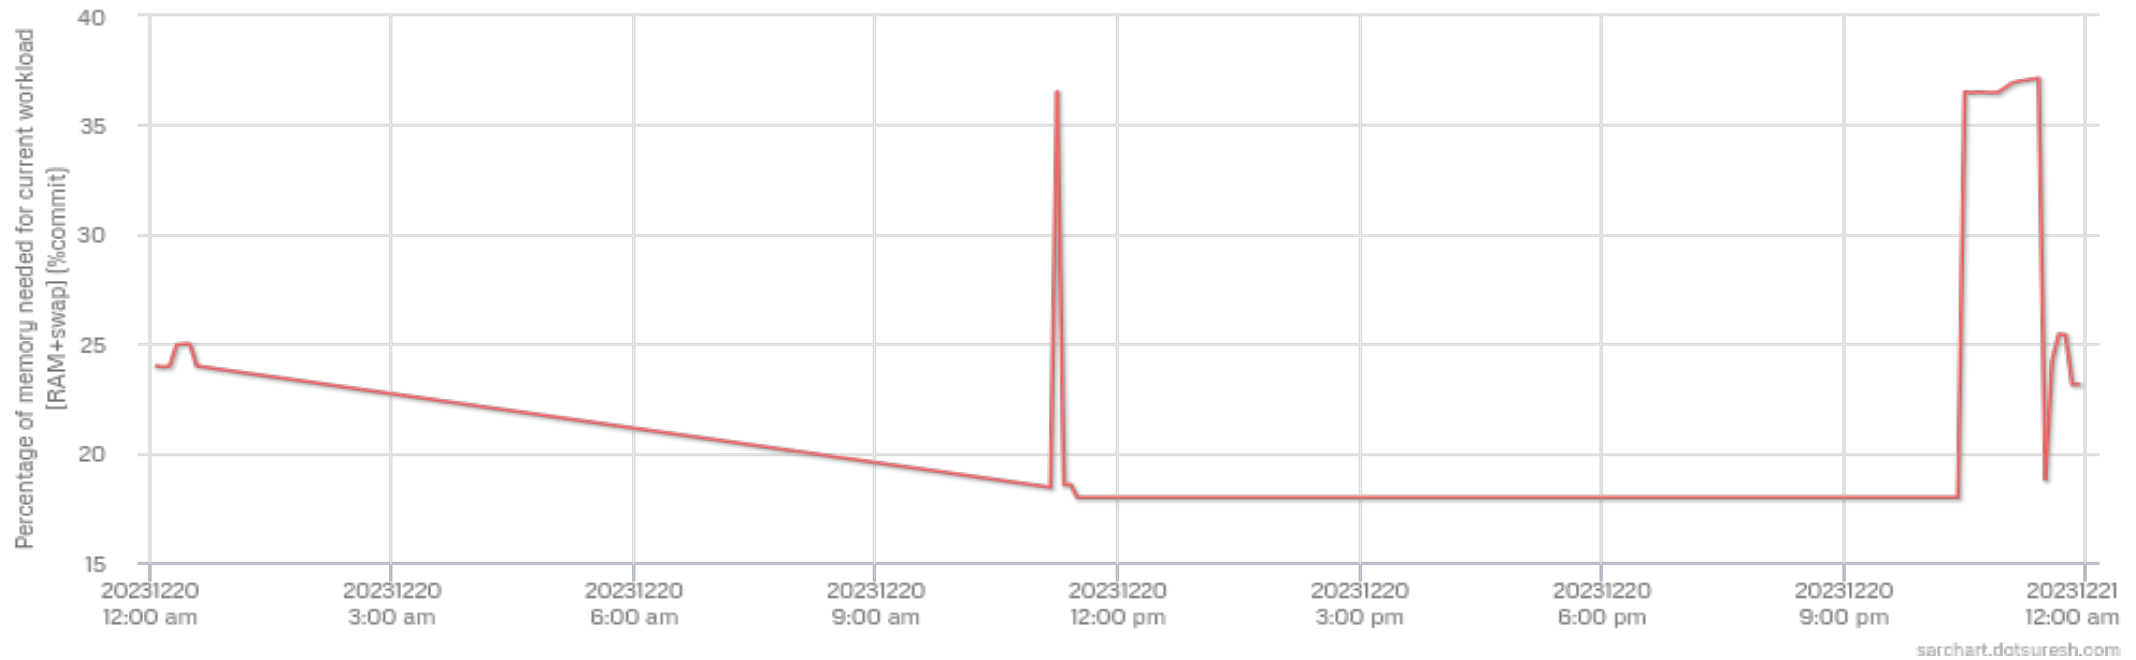

SAR charts for
zynthian-jere
LINUX - 5.10.103-v7l+

Percentage of CPU-all utilization at the user level [application] (%usr)

Percentage of CPU-all utilization at the system level (%sys)

Percentage of time that the CPU-all were idle with outstanding disk I/O request (%iowait)

Total number of transfers per second that were issued to physical devices (tps)

Total amount of data read/write from/to the devices in blocks per second

Total number of read/write requests per second issued to physical devices

Run queue length [no. of tasks waiting for run time] (runq-sz)

System Load Average

Number of tasks in task list (plist-sz)

Number of tasks currently blocked, waiting for I/O to complete (blocked)

Percentage of used memory (%memused)

Amount of used memory (kmemused)

Amount of memory needed for current workload (kbcommit)

Percentage of memory needed for current workload [RAM+swap] (%commit)

Number of system pages on disk

Number of system page faults