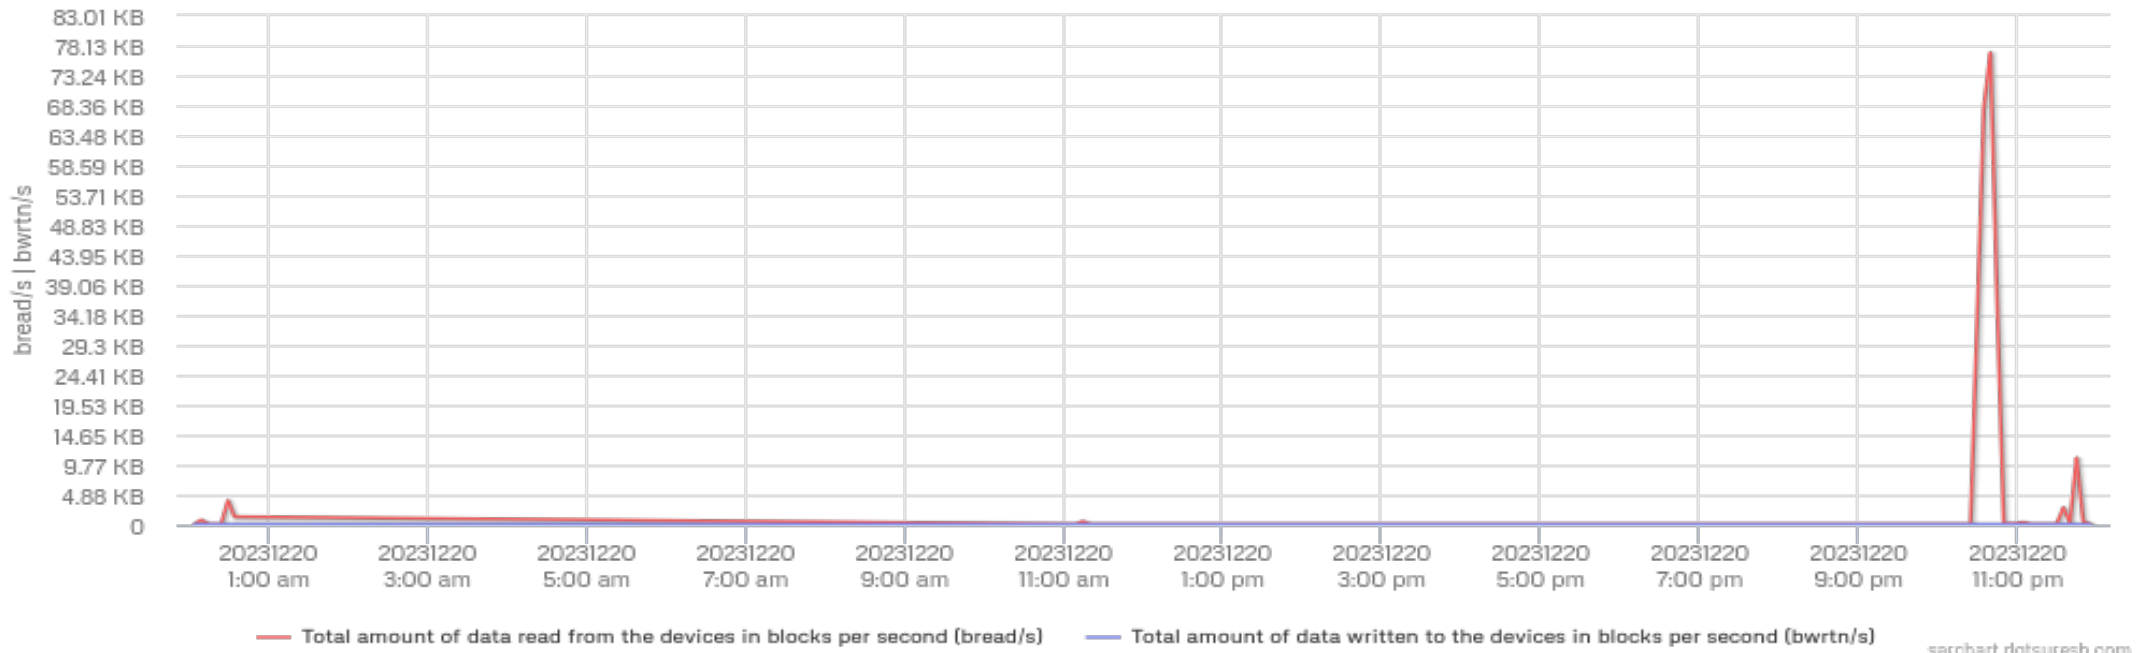

SAR charts for
zynthian-jere
LINUX - 5.10.103-v7l+

Percentage of CPU-all utilization at the user level [application] (%usr)

Percentage of CPU-all utilization at the system level (%sys)

Percentage of time that the CPU-all were idle with outstanding disk I/O request (%iowait)

Total number of transfers per second that were issued to physical devices (tps)

Total amount of data read/write from/to the devices in blocks per second

Total number of read/write requests per second issued to physical devices