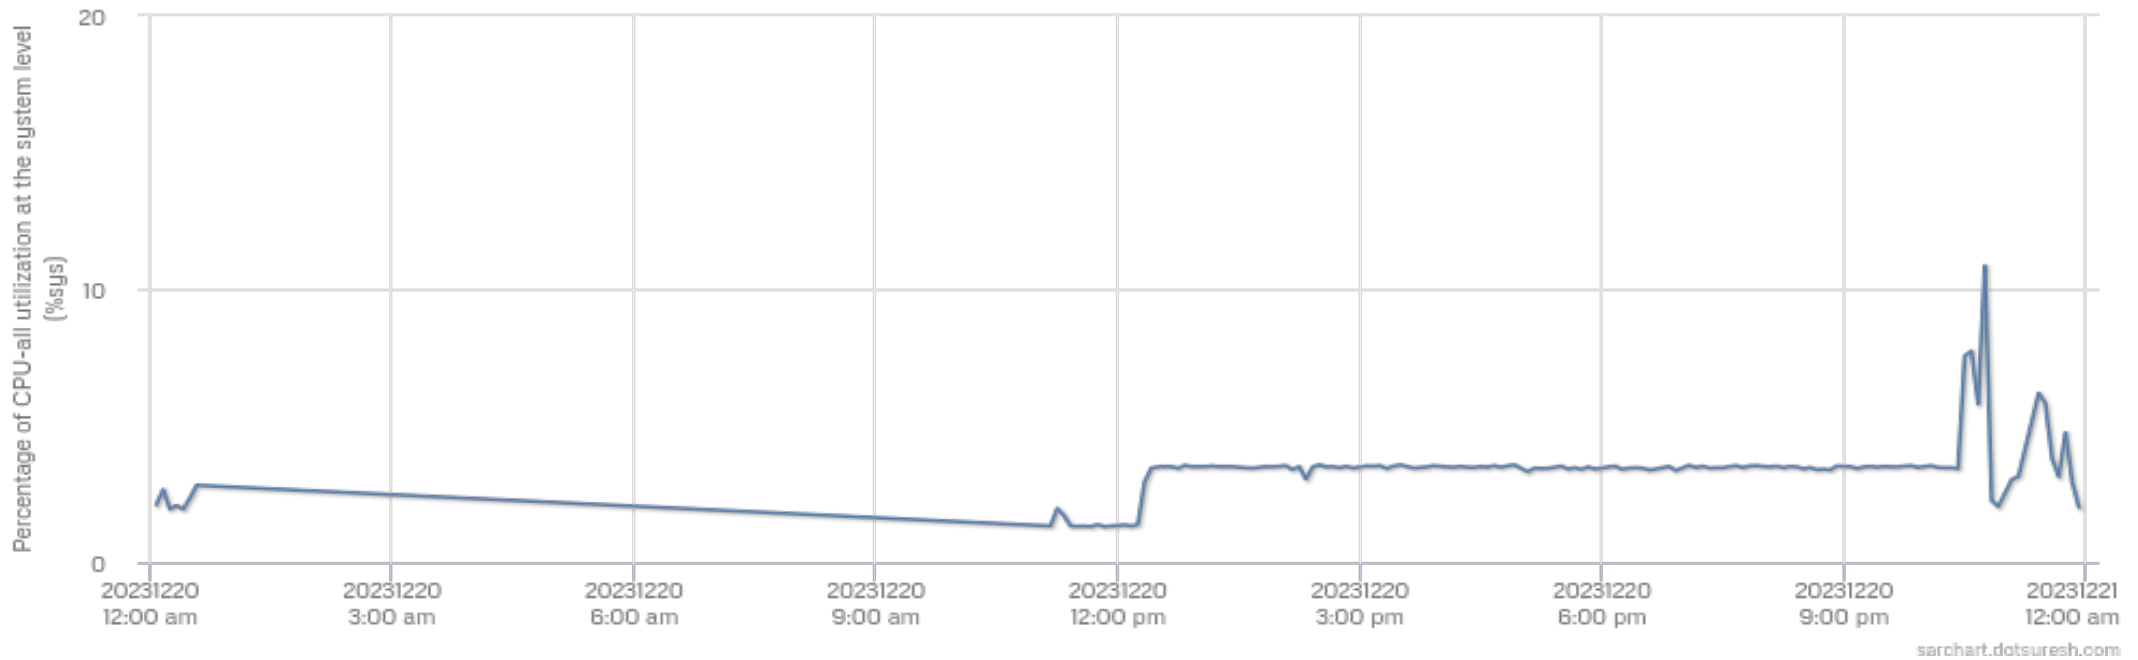

SAR charts for
zynthian-jere
LINUX - 5.10.103-v7l+

Percentage of CPU-all utilization at the user level [application] (%usr)

Percentage of CPU-all utilization at the system level (%sys)

Percentage of time that the CPU-all were idle with outstanding disk I/O request (%iowait)

Total number of transfers per second that were issued to physical devices (tps)

Total amount of data read/write from/to the devices in blocks per second

Total number of read/write requests per second issued to physical devices

Run queue length [no. of tasks waiting for run time] (runq-sz)

System Load Average

Number of tasks in task list (plist-sz)

Number of tasks currently blocked, waiting for I/O to complete (blocked)

Percentage of used memory (%memused)

Amount of used memory (kmemused)

Amount of memory needed for current workload (kbcommit)

Percentage of memory needed for current workload [RAM+swap] (%commit)

Number of system pages on disk

Number of system page faults