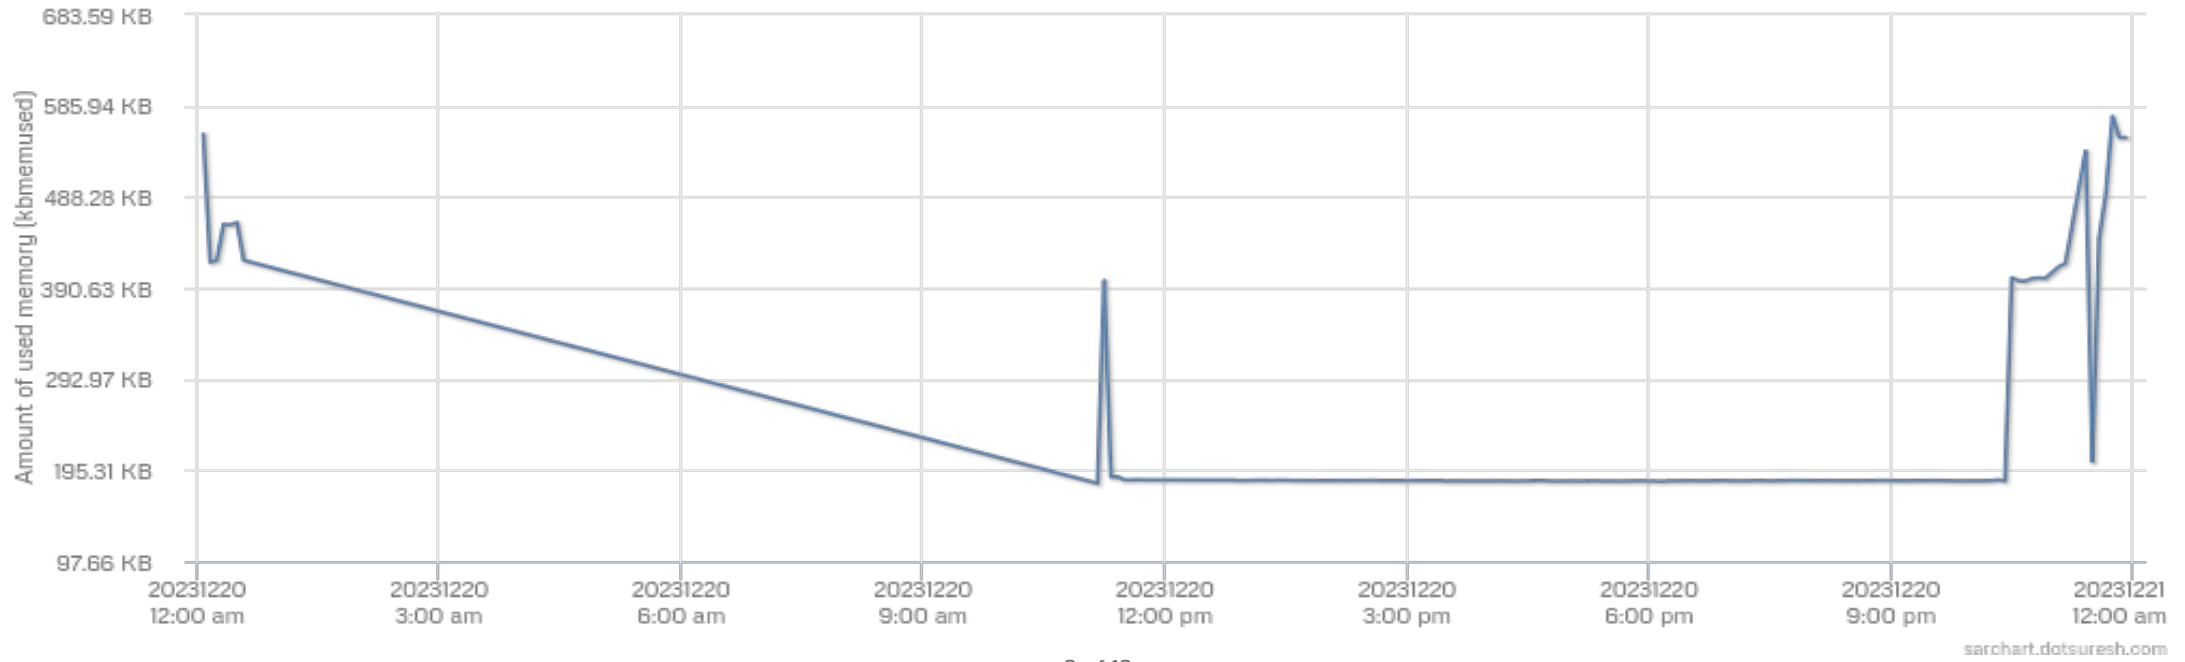

Total number of transfers per second that were issued to physical devices (tps)

Total amount of data read/write from/to the devices in blocks per second

Total number of read/write requests per second issued to physical devices

Run queue length [no. of tasks waiting for run time] (runq-sz)

System Load Average

Number of tasks in task list (plist-sz)

Number of tasks currently blocked, waiting for I/O to complete (blocked)

Percentage of used memory (%memused)

Amount of used memory (kmemused)

Amount of memory needed for current workload (kbcommit)

Percentage of memory needed for current workload [RAM+swap] (%commit)

Number of system pages on disk

Number of system page faults