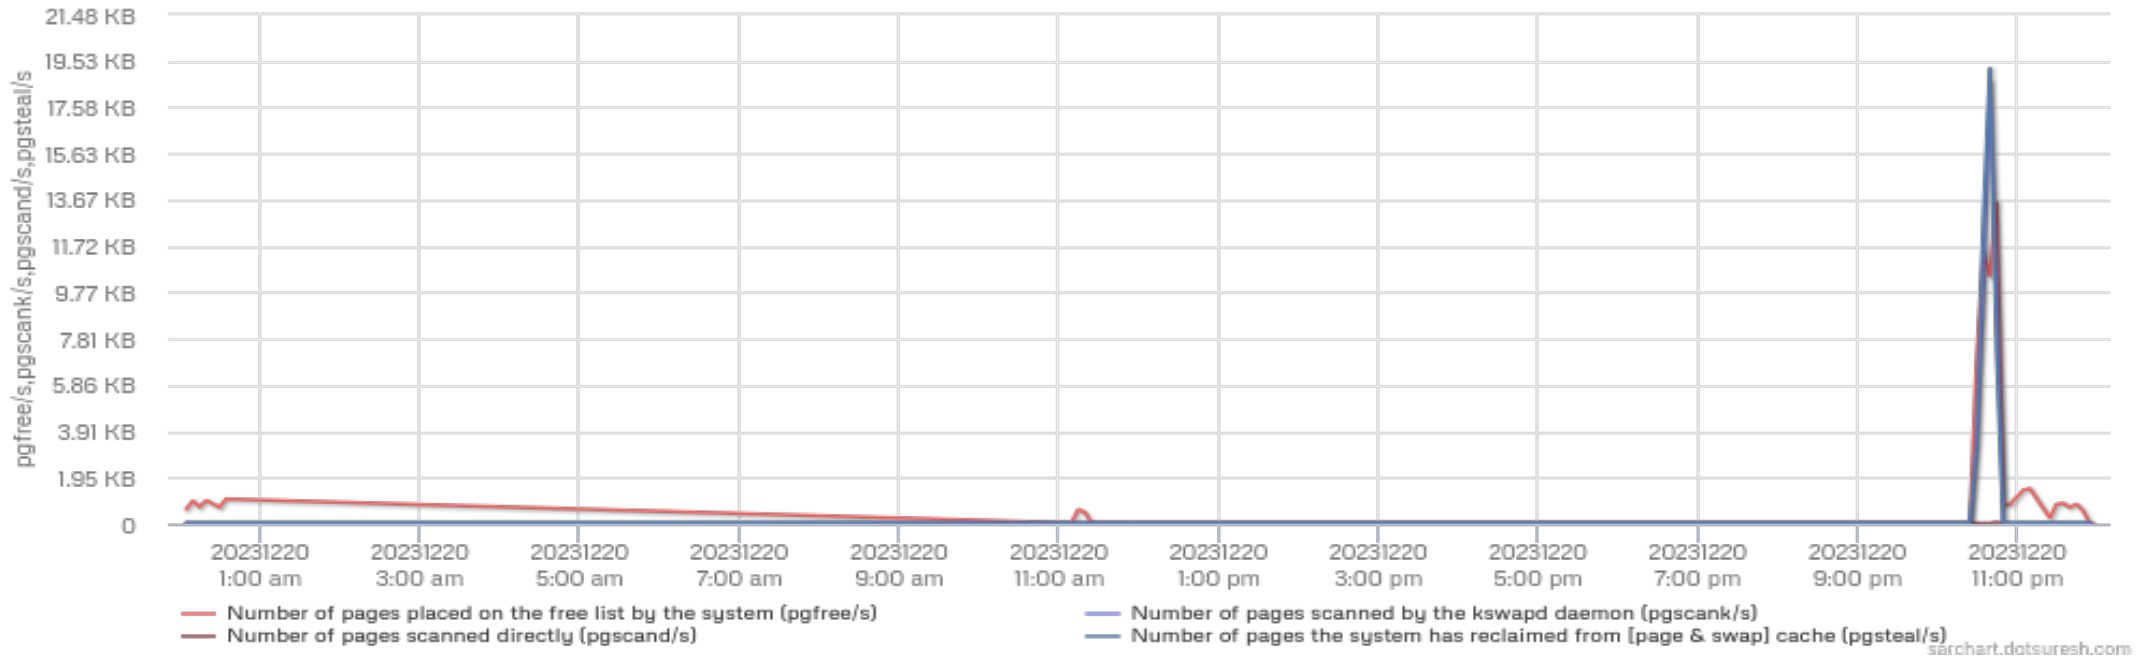

Amount of used memory (kmemused)

Amount of memory needed for current workload (kbcommit)

Percentage of memory needed for current workload [RAM+swap] (%commit)

Number of system pages on disk

Number of system page faults

Number of system pages on free list

Metric of efficiency of page reclaim (%vmeff)

Number of memory pages freed per second (frmpg/s)

Number of memory pages freed per second (frmpg/s)

sarchart.dotsuresh.com