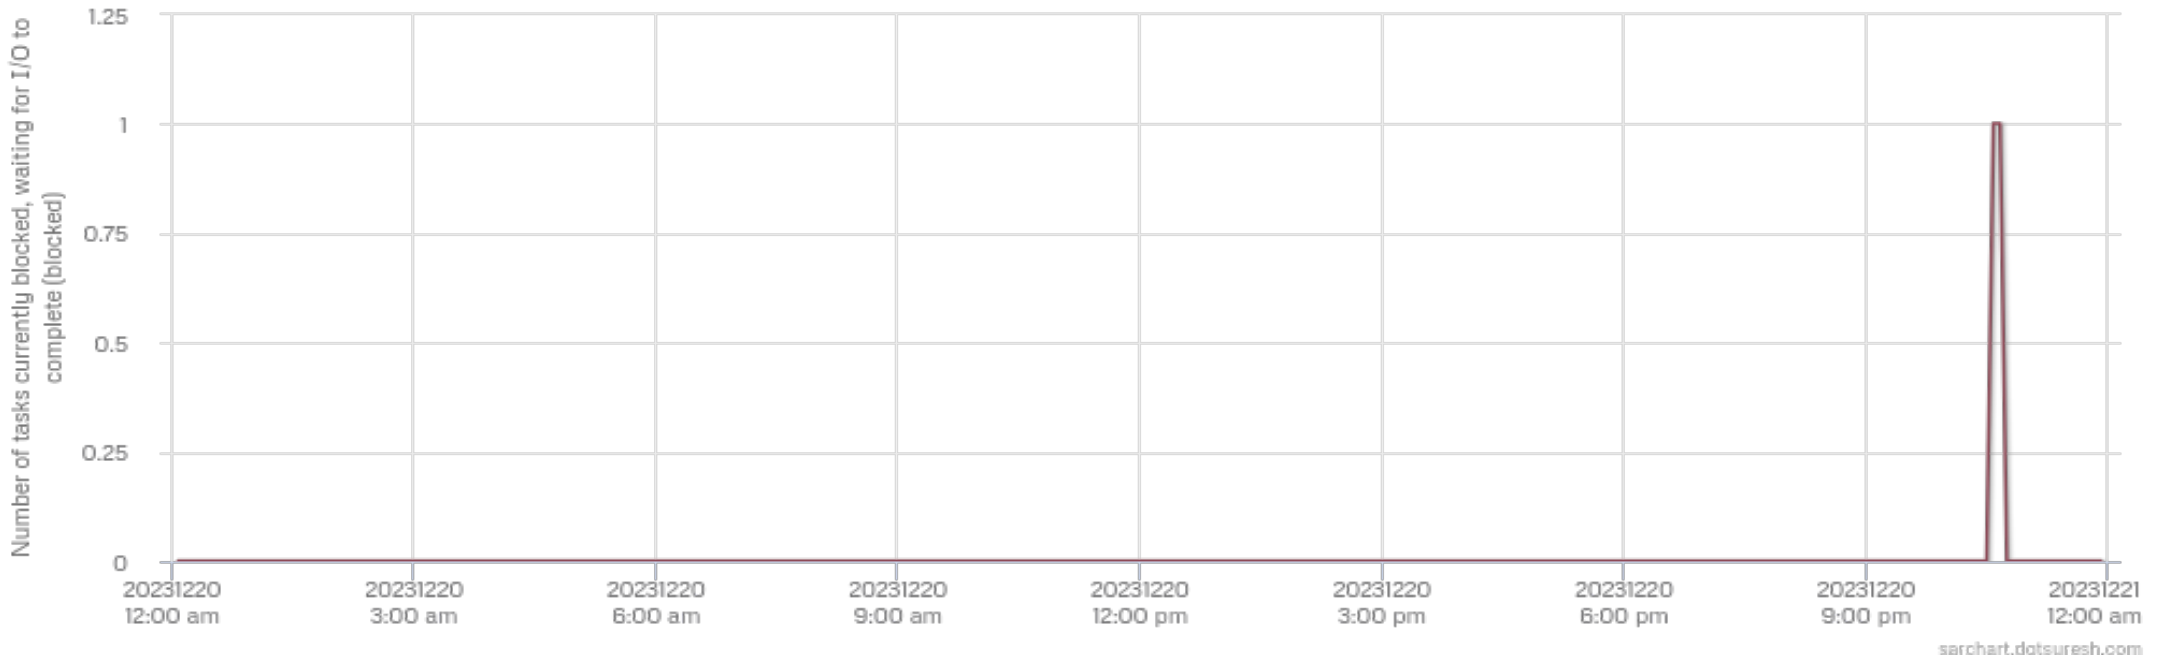

SAR charts for
zynthian-jere
LINUX - 5.10.103-v7l+

Percentage of CPU-all utilization at the user level [application] (%usr)

Percentage of CPU-all utilization at the system level (%sys)

Percentage of time that the CPU-all were idle with outstanding disk I/O request (%iowait)

Total number of transfers per second that were issued to physical devices (tps)

Total amount of data read/write from/to the devices in blocks per second

Total number of read/write requests per second issued to physical devices

Run queue length [no. of tasks waiting for run time] (runq-sz)

System Load Average

Number of tasks in task list (plist-sz)

Number of tasks currently blocked, waiting for I/O to complete (blocked)

Percentage of used memory (%memused)

Amount of used memory (kmemused)

Amount of memory needed for current workload (kbcommit)

Percentage of memory needed for current workload [RAM+swap] (%commit)

Number of system pages on disk

Number of system page faults