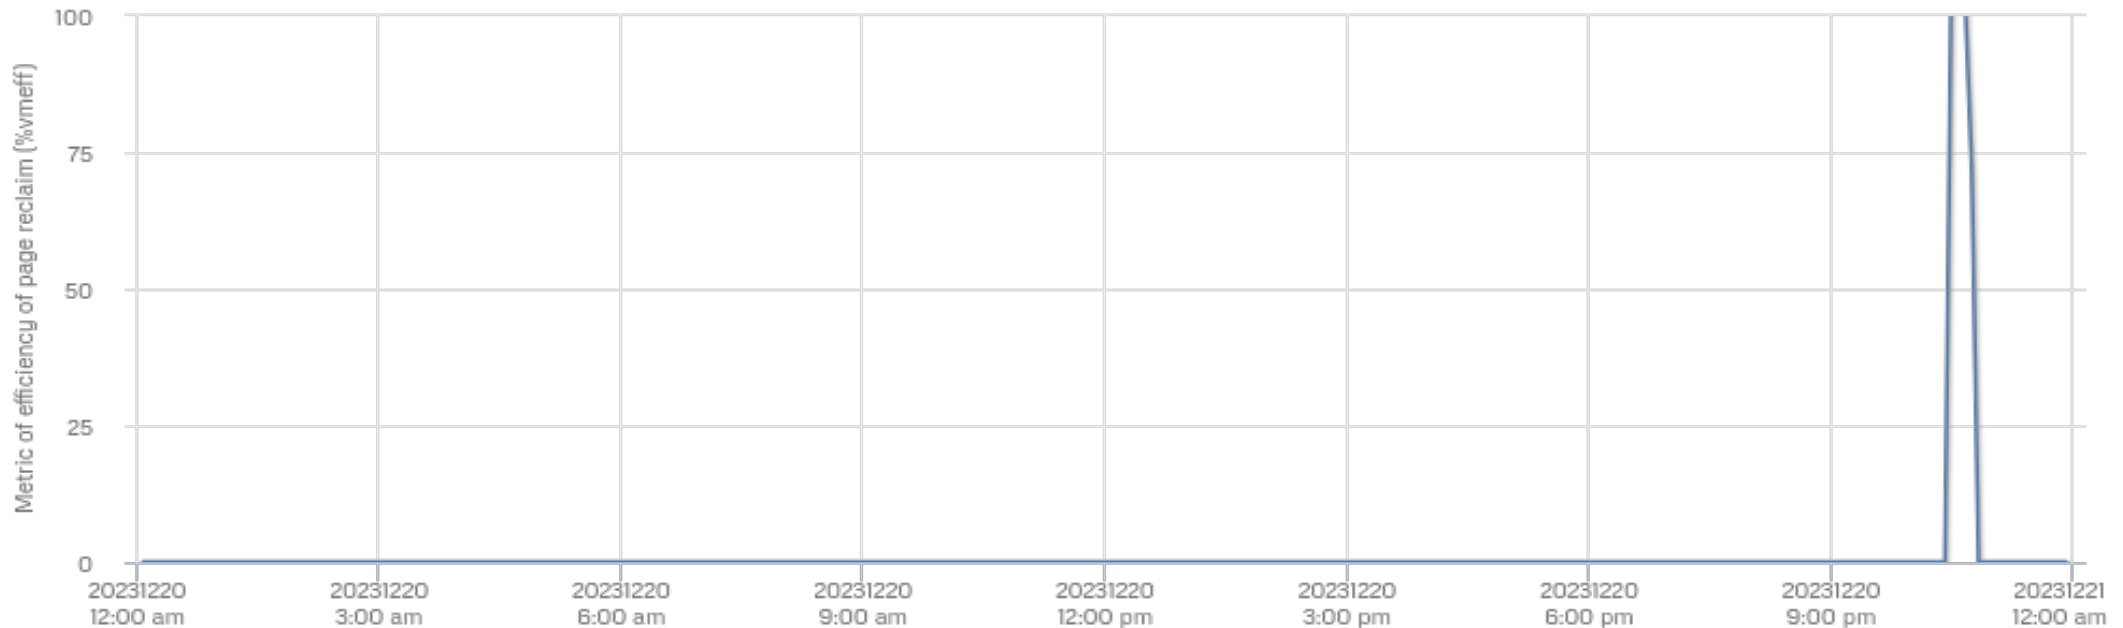

Metric of efficiency of page reclaim (%vmeff)