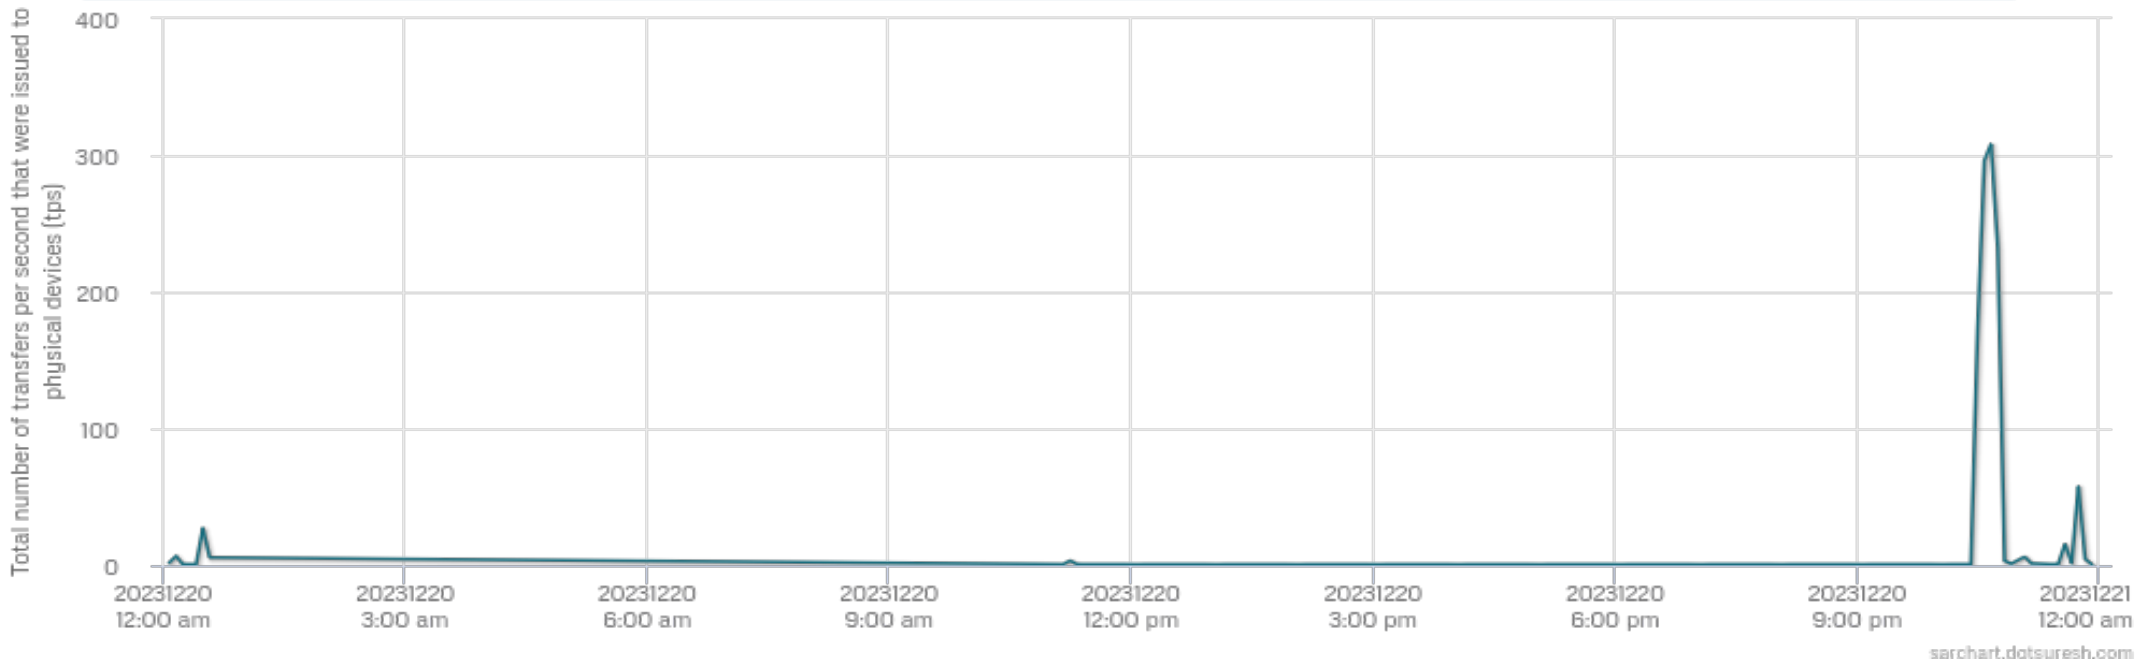

SAR charts for
zynthian-jere
LINUX - 5.10.103-v7l+

Percentage of CPU-all utilization at the user level [application] (%usr)

Percentage of CPU-all utilization at the system level (%sys)

Percentage of time that the CPU-all were idle with outstanding disk I/O request (%iowait)

Total number of transfers per second that were issued to physical devices (tps)

Total amount of data read/write from/to the devices in blocks per second

Total number of read/write requests per second issued to physical devices

Run queue length [no. of tasks waiting for run time] (runq-sz)

System Load Average

Number of tasks in task list (plist-sz)

Number of tasks currently blocked, waiting for I/O to complete (blocked)

Percentage of used memory (%memused)