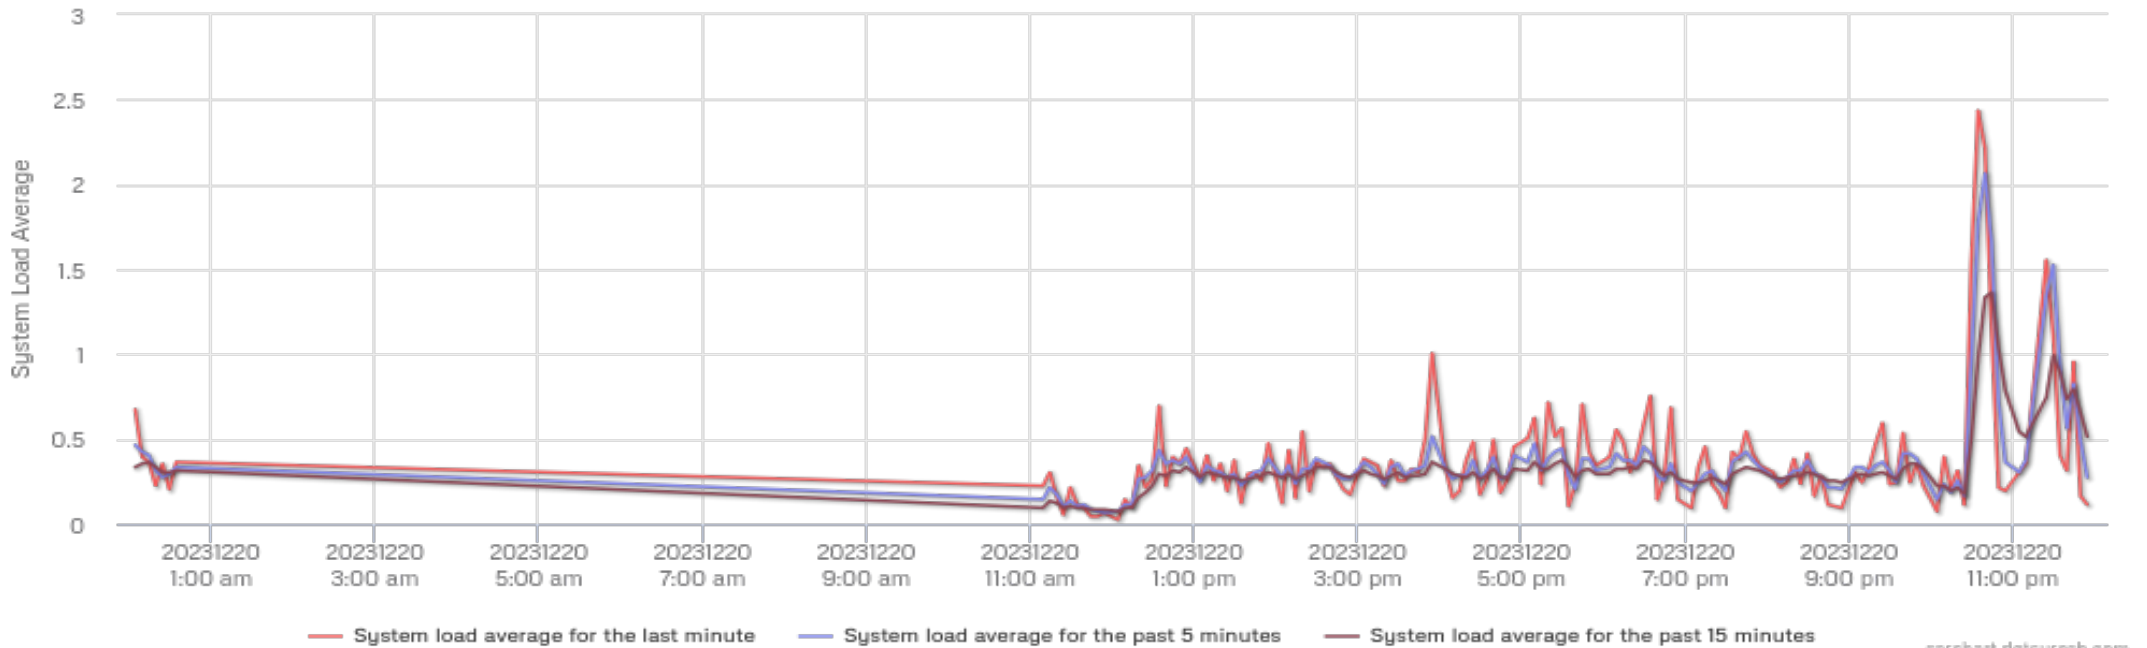

SAR charts for
zynthian-jere
LINUX - 5.10.103-v7l+

Percentage of CPU-all utilization at the user level [application] (%usr)

Percentage of CPU-all utilization at the system level (%sys)

Percentage of time that the CPU-all were idle with outstanding disk I/O request (%iowait)

Total number of transfers per second that were issued to physical devices (tps)

Total amount of data read/write from/to the devices in blocks per second

Total number of read/write requests per second issued to physical devices

Run queue length [no. of tasks waiting for run time] (runq-sz)

System Load Average

Number of tasks in task list (plist-sz)

Number of tasks currently blocked, waiting for I/O to complete (blocked)

Percentage of used memory (%memused)

Amount of used memory (kmemused)

Amount of memory needed for current workload (kbcommit)

Percentage of memory needed for current workload [RAM+swap] (%commit)

Number of system pages on disk

Number of system page faults