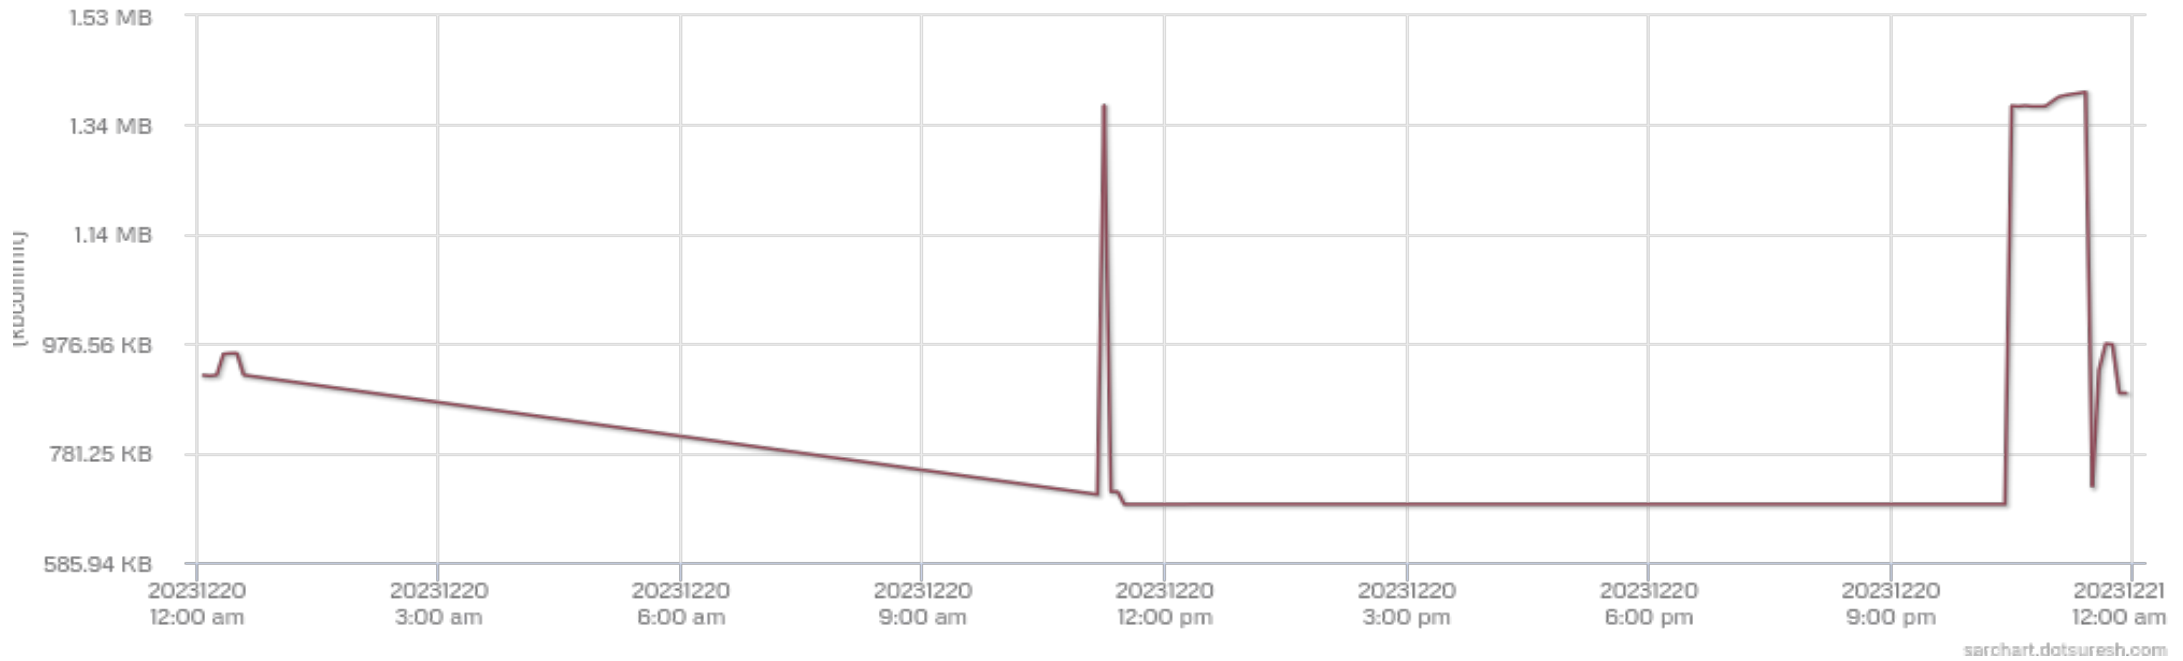

SAR charts for
zynthian-jere
LINUX - 5.10.103-v7l+

Percentage of CPU-all utilization at the user level [application] (%usr)

Percentage of CPU-all utilization at the system level (%sys)

Percentage of time that the CPU-all were idle with outstanding disk I/O request (%iowait)

Total number of transfers per second that were issued to physical devices (tps)

Total amount of data read/write from/to the devices in blocks per second

Total number of read/write requests per second issued to physical devices

Run queue length [no. of tasks waiting for run time] (runq-sz)

System Load Average

Number of tasks in task list (plist-sz)

Number of tasks currently blocked, waiting for I/O to complete (blocked)

Percentage of used memory (%memused)

Amount of used memory (kmemused)

Amount of memory needed for current workload (kbcommit)

Percentage of memory needed for current workload [RAM+swap] (%commit)

Number of system pages on disk

Number of system page faults