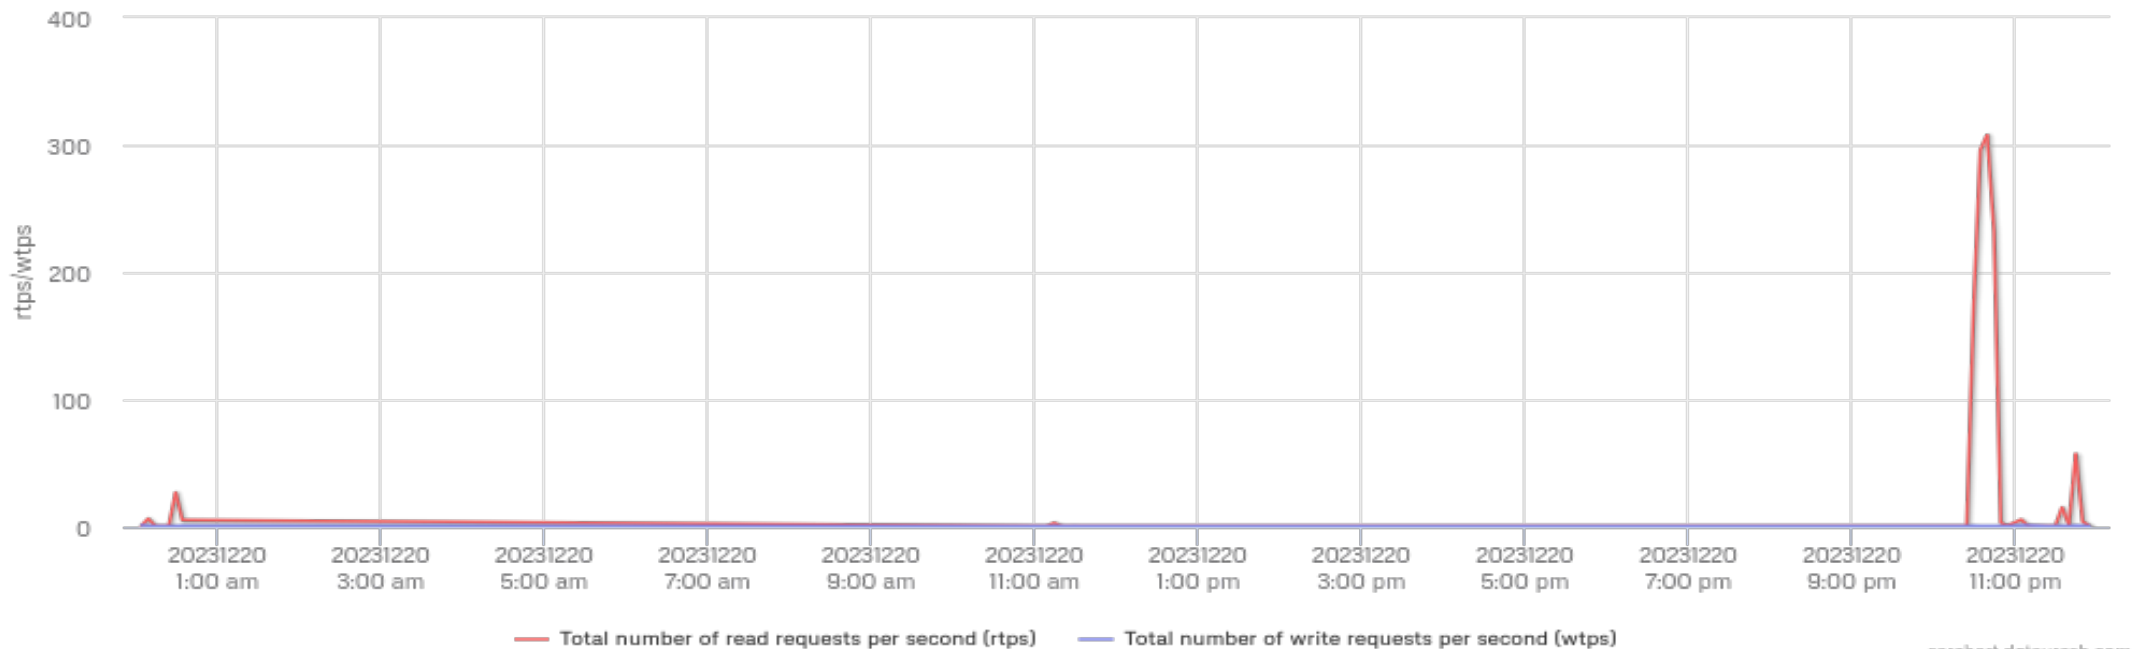

SAR charts for
zynthian-jere
LINUX - 5.10.103-v7l+

Percentage of CPU-all utilization at the user level [application] (%usr)

Percentage of CPU-all utilization at the system level (%sys)

Percentage of time that the CPU-all were idle with outstanding disk I/O request (%iowait)

Total number of transfers per second that were issued to physical devices (tps)

Total amount of data read/write from/to the devices in blocks per second

Total number of read/write requests per second issued to physical devices

Run queue length [no. of tasks waiting for run time] (runq-sz)

System Load Average

Number of tasks in task list (plist-sz)

Number of tasks currently blocked, waiting for I/O to complete (blocked)

Percentage of used memory (%memused)